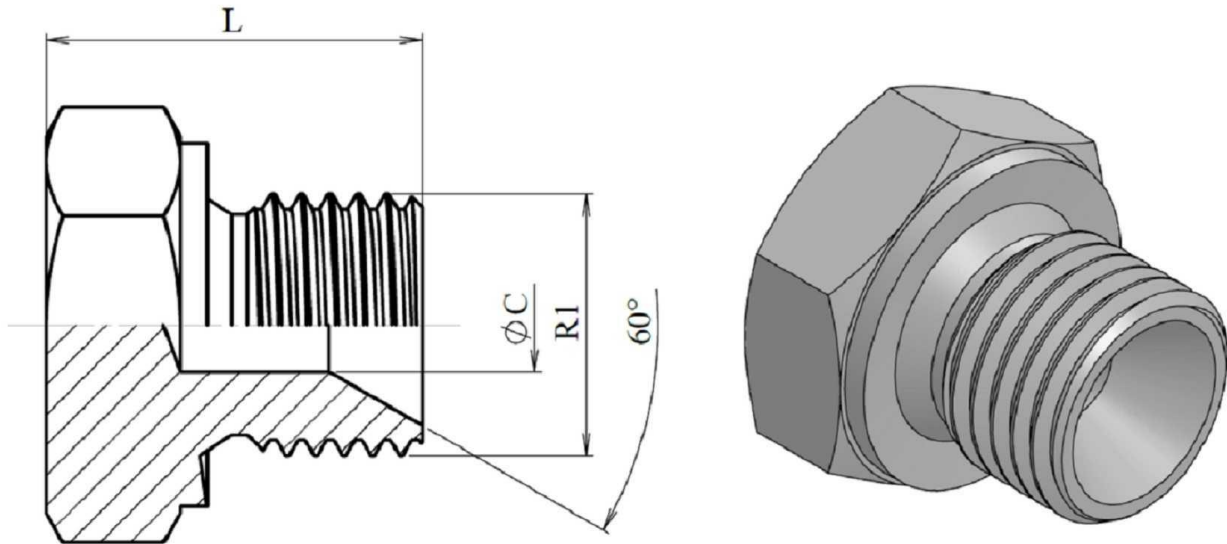

BSP Adaptors
Plugs

BSP 60° male hexagonal plug

Stainless Steel AISI 316-L

Part n°	R1	L	HEX 1	ØC
XRV4010200	1/8" BSP	14	14	3,5
XRV4010400	1/4" BSP	20	17	6
XRV4010600	3/8" BSP	21	22	7
XRV4010800	1/2" BSP	25	27	11
XRV4011200	3/4" BSP	26.5	32	15
XRV4011600	1" BSP	31,5	41	22
XRV4012000	1"1/4 BSP	36	50	30
XRV4012400	1"1/2 BSP	36	55	32
XRV4013200	2" BSP	41	65	44