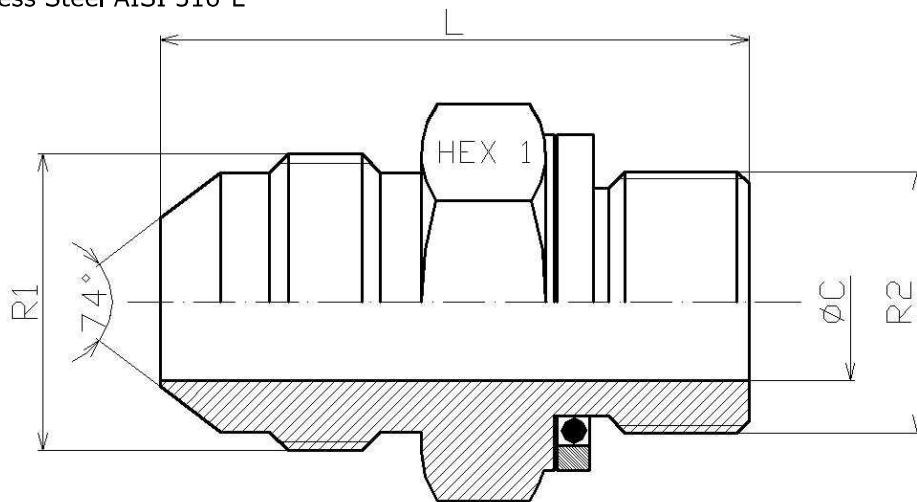

Flare fittings JIC 37°
JIC 37° Straight unions

Straight adaptor male JIC 37° - male BSP

Stainless Steel AISI 316-L

Part n°	ØD1	ØD2	R1	R2	L	HEX 1	ØC
XR3070402	6	1/4	7/16" 20h UNF	1/8" BSP	29,5	17	4
XR3070404	6	1/4	7/16" 20h UNF	1/4" BSP	32	19	4
XR3070406	6	1/4	7/16" 20h UNF	3/8" BSP	34	22	4
XR3070408	6	1/4	7/16" 20h UNF	1/2" BSP	38,1	27	4,4
XR3070504	8	5/16	1/2" 20h UNF	1/4" BSP	32	19	5,5
XR3070506	8	5/16	1/2" 20h UNF	3/8" BSP	33	22	5
XR3070604	10	3/8	9/16" 18h UNF	1/4" BSP	32,1	19	7,5
XR3070606	10	3/8	9/16" 18h UNF	3/8" BSP	34,1	22	7,5
XR3070608	10	3/8	9/16" 18h UNF	1/2" BSP	38,1	27	12
XR3070804	12	1/2	3/4" 16h UNF	1/4" BSP	36,7	22	7
XR3070806	12	1/2	3/4" 16h UNF	3/8" BSP	36,2	22	10
XR3070808	12	1/2	3/4" 16h UNF	1/2" BSP	40,2	30	9,5
XR3070812	12	1/2	3/4" 16h UNF	3/4" BSP	45	36	10
XR3071006	14-15-16	5/8	7/8" 14h UNF	3/8" BSP	41,3	24	10
XR3071008	14-15-16	5/8	7/8" 14h UNF	1/2" BSP	43	27	12
XR3071012	14-15-16	5/8	7/8" 14h UNF	3/4" BSP	47,4	32	12
XR3071208	18-20	3/4	1"1/16 12h UN	1/2" BSP	49	32	11
XR3071212	18-20	3/4	1"1/16 12h UN	3/4" BSP	47,5	32	15,5
XR3071216	18-20	3/4	1"1/16 12h UN	1" BSP	53	46	15
XR3071612	25	1	1"5/16 12h UN	3/4" BSP	51	36	20
XR3071616	25	1	1"5/16 12h UN	1" BSP	54	46	21
XR3071620	25	1	1"5/16 12h UN	1"1/4 BSP	59	50	22
XR3072020	30-32	1 1/4	1"5/8 12h UN	1"1/4 BSP	58,8	46	27,5
XR3072420	38	1 1/2	1"7/8 12h UN	1"1/4 BSP	63,8	55	26
XR3072424	38	1 1/2	1"7/8 12h UN	1"1/2 BSP	65,3	60	33,5