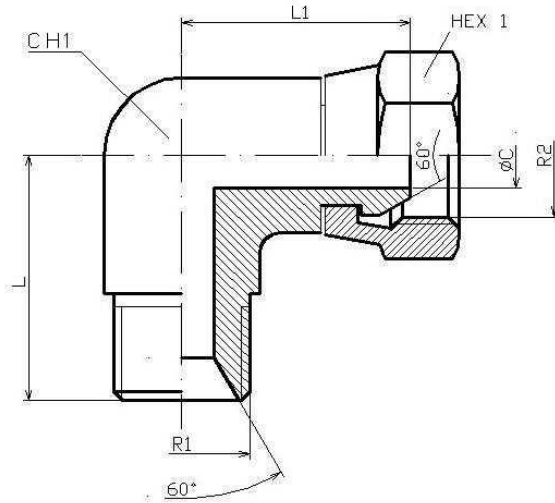

## 90° Adaptor male - swivel female BSP 60°

Stainless Steel AISI 316-L

Part n°	R1	R2	L	L1	HEX 1	CH1	ØC
<b>XRV1220200</b>	M 1/8" BSP	F 1/8" BSP	25,4	25,4	14	14	3,5
<b>XRV1220400</b>	M 1/4" BSP	F 1/4" BSP	25,4	25,8	19	14	5
<b>XRV1220600</b>	M 3/8" BSP	F 3/8" BSP	28,5	29	22	20	8
<b>XRV1220800</b>	M 1/2" BSP	F 1/2" BSP	32,5	34,5	27	24	11
<b>XRV1221200</b>	M 3/4" BSP	F 3/4" BSP	41,3	43	32	28	16
<b>XRV1221600</b>	M 1" BSP	F 1" BSP	44,5	50,5	41	36	22
<b>XRV1222000</b>	M 1"1/4 BSP	F 1"1/4 BSP	50,8	52,9	50	41	28
<b>XRV1222400</b>	M 1"1/2 BSP	F 1"1/2 BSP	54	54	55	41	30