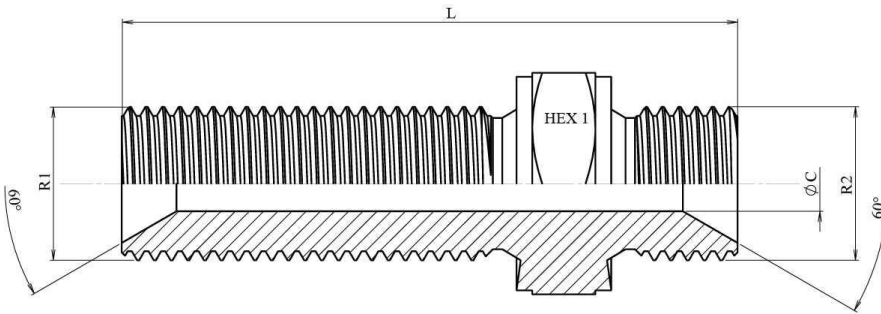

BSP Adaptors

Female adaptors and bulkheads

## Straight bulkhead adaptor BSP 60° without nut

Stainless Steel AISI 316-L

Part n°	R1	L	L1	L2	HEX 1	ØC
<b>XRVO410400</b>	1/4" BSP	47	11	26	17	6
<b>XRVO410600</b>	3/8" BSP	52	12	31	22	8
<b>XRVO410800</b>	1/2" BSP	60	14	34	27	11
<b>XRVO411200</b>	3/4" BSP	66	16	37	32	16
<b>XRVO411600</b>	1" BSP	75	19	41	41	22
<b>XRVO412000</b>	1" 1/4 BSP	81	20	45	50	28,5
<b>XRVO412400</b>	1" 1/2 BSP	88	22	49	55	33
<b>XRVO413200</b>	2" BSP	95	25	52	70	46

HUSK KONTRAMØTRIK ex. for 1/4": XC04