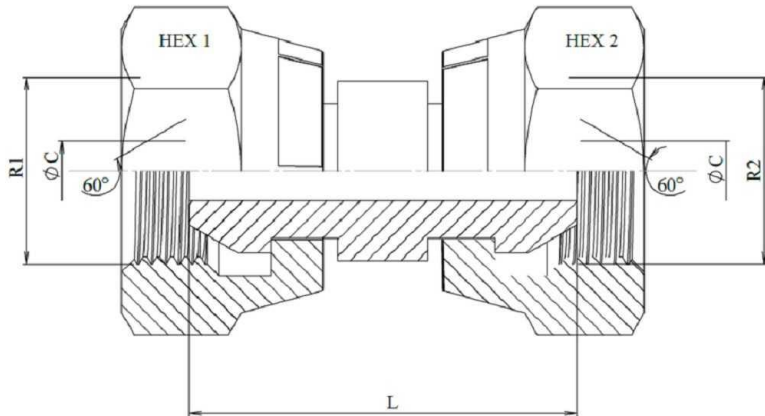

BSP Adaptors  
Adaptors male-female

## Adaptor BSP 60° swivel female - BSP 60° swivel female

Stainless Steel AISI 316-L

Part n°	R1	R2	L	HEX 1	ØC
<b>XRVO210400</b>	1/4" BSP	1/4" BSP	26	19	5
<b>XRVO210600</b>	3/8" BSP	3/8" BSP	28	22	7
<b>XRVO210800</b>	1/2" BSP	1/2" BSP	34	27	9,5
<b>XRVO211200</b>	3/4" BSP	3/4" BSP	39	32	15
<b>XRVO211600</b>	1" BSP	1" BSP	47	41	19
<b>XRVO212000</b>	1" 1/4 BSP	1" 1/4 BSP	51	50	26
<b>XRVO212400</b>	1" 1/2 BSP	1" 1/2 BSP	55	55	32
<b>XRVO213200</b>	2" BSP	2" BSP	55	70	45