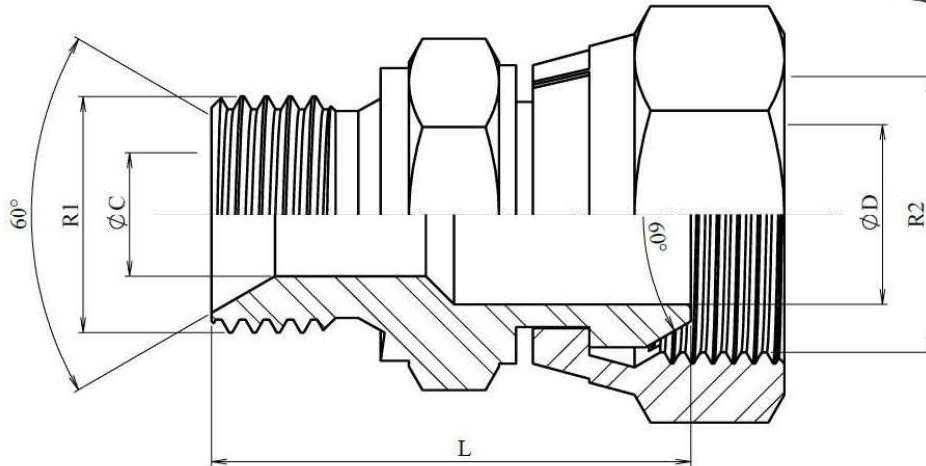

Hydra-Comp

Reducer male BSP 60° - swivel female BSP 60°

Stainless Steel AISI 316-L

MB_11.2021

| HC varenr. | R1 | R2 | L | HEX 1 | HEX 2 | ØC | ØD |
|-------------------|------------|------------|------|-------|-------|------|----|
| XRVO110204 | 1/8" BSP | 1/4" BSP | 26 | 14 | 19 | 5 | 5 |
| XRVO110406 | 1/4" BSP | 3/8" BSP | 32,5 | 19 | 22 | 6 | 6 |
| XRVO110604 | 3/8" BSP | 1/4" BSP | 32,5 | 22 | 19 | 8 | 4 |
| XRVO110608 | 3/8" BSP | 1/2" BSP | 36 | 22 | 27 | 8 | 11 |
| XRVO110806 | 1/2" BSP | 3/8" BSP | 37,5 | 27 | 22 | 11 | 8 |
| XRVO110812 | 1/2" BSP | 3/4" BSP | 42,5 | 27 | 32 | 11 | 16 |
| XRVO111216 | 3/4" BSP | F 1" BSP | 48,5 | 32 | 41 | 16 | 22 |
| XRVO111612 | 1" BSP | 3/4" BSP | 48,5 | 41 | 32 | 22 | 15 |
| XRVO111620 | 1" BSP | 1" 1/4 BSP | 52,5 | 41 | 50 | 22 | 26 |
| XRVO112016 | 1" 1/4 BSP | 1" BSP | 55 | 50 | 41 | 28,5 | 19 |
| XRVO112024 | 1" 1/4 BSP | 1" 1/2 BSP | 59 | 50 | 55 | 28,5 | 32 |
| XRVO112420 | 1" 1/2 BSP | 1" 1/4 BSP | 59 | 55 | 50 | 33 | 26 |
| XRVO112432 | 1" 1/2 BSP | 2" BSP | 62 | 60 | 70 | 33 | 44 |
| XRVO113224 | 2" BSP | 1" 1/2 BSP | 64 | 65 | 55 | 46 | 32 |