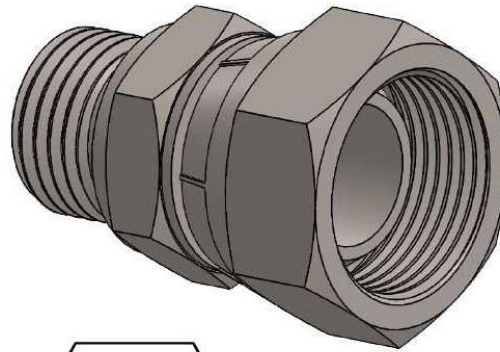

Hydra-Comp

Reducer male BSP 60° - swivel female BSP 60°

Stainless Steel AISI 316-L

MB_11.2021

| HC varenr. | R1 | R2 | L | HEX 1 | HEX 2 | ØC | ØD |
|-------------------|------------|------------|------|-------|-------|------|----|
| XRVO110204 | 1/8" BSP | 1/4" BSP | 26 | 14 | 19 | 5 | 5 |
| XRVO110406 | 1/4" BSP | 3/8" BSP | 32,5 | 19 | 22 | 6 | 6 |
| XRVO110604 | 3/8" BSP | 1/4" BSP | 32,5 | 22 | 19 | 8 | 4 |
| XRVO110608 | 3/8" BSP | 1/2" BSP | 36 | 22 | 27 | 8 | 11 |
| XRVO110806 | 1/2" BSP | 3/8" BSP | 37,5 | 27 | 22 | 11 | 8 |
| XRVO110812 | 1/2" BSP | 3/4" BSP | 42,5 | 27 | 32 | 11 | 16 |
| XRVO111216 | 3/4" BSP | F 1" BSP | 48,5 | 32 | 41 | 16 | 22 |
| XRVO111612 | 1" BSP | 3/4" BSP | 48,5 | 41 | 32 | 22 | 15 |
| XRVO111620 | 1" BSP | 1" 1/4 BSP | 52,5 | 41 | 50 | 22 | 26 |
| XRVO112016 | 1" 1/4 BSP | 1" BSP | 55 | 50 | 41 | 28,5 | 19 |
| XRVO112024 | 1" 1/4 BSP | 1" 1/2 BSP | 59 | 50 | 55 | 28,5 | 32 |
| XRVO112420 | 1" 1/2 BSP | 1" 1/4 BSP | 59 | 55 | 50 | 33 | 26 |
| XRVO112432 | 1" 1/2 BSP | 2" BSP | 62 | 60 | 70 | 33 | 44 |
| XRVO113224 | 2" BSP | 1" 1/2 BSP | 64 | 65 | 55 | 46 | 32 |