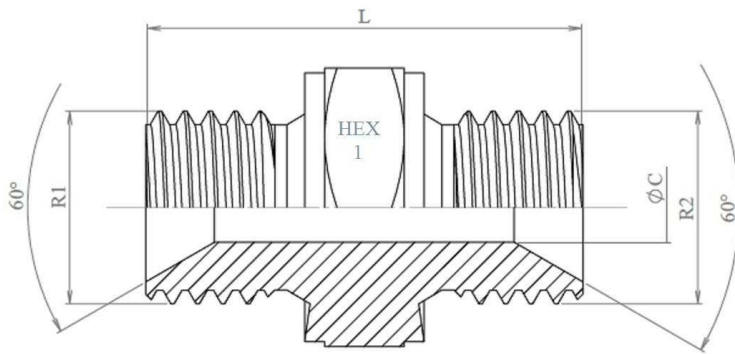

BSP Adaptors

Straight male adaptors

Adaptor male BSP 60° - male BSP 60°

Stainless Steel AISI 316-L

Part n°	R1	R2	L	HEX 1	ØC
XRV0010200*	1/8" BSP	1/8" BSP	22	14	3,5
XRV0010400	1/4" BSP	1/4" BSP	31	17	6
XRV0010419*	1/4" BSP	1/4" BSP	31	19	6
XRV0010600	3/8" BSP	3/8" BSP	35	22	8
XRV0010800	1/2" BSP	1/2" BSP	42,5	27	11
XRV0011000	5/8" BSP	5/8" BSP	45	30	14
XRV0011200	3/4" BSP	3/4" BSP	45	32	16
XRV0011600	1" BSP	1" BSP	53	41	22
XRV0012000*	1"1/4 BSP	1"1/4 BSP	56	50	28,5
XRV0012400*	1"1/2 BSP	1"1/2 BSP	61	55	33
XRV0013200*	2" BSP	2" BSP	71	65	46
XRV0013270*	2" BSP	2" BSP	71	70	46