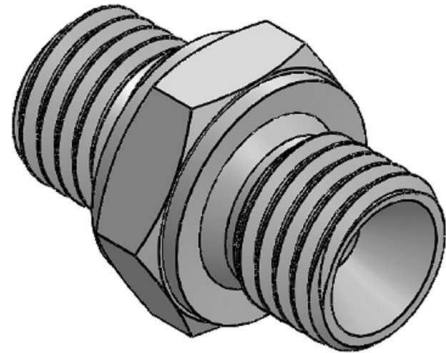

BSP Adaptors

Straight male adaptors

Adaptor male BSP 60° - male BSP 60°

Stainless Steel AISI 316-L

Part n°	R1	R2	L	HEX 1	ØC
XRV0010200*	1/8" BSP	1/8" BSP	22	14	3,5
XRV0010400	1/4" BSP	1/4" BSP	31	17	6
XRV0010419*	1/4" BSP	1/4" BSP	31	19	6
XRV0010600	3/8" BSP	3/8" BSP	35	22	8
XRV0010800	1/2" BSP	1/2" BSP	42,5	27	11
XRV0011000	5/8" BSP	5/8" BSP	45	30	14
XRV0011200	3/4" BSP	3/4" BSP	45	32	16
XRV0011600	1" BSP	1" BSP	53	41	22
XRV0012000*	1"1/4 BSP	1"1/4 BSP	56	50	28,5
XRV0012400*	1"1/2 BSP	1"1/2 BSP	61	55	33
XRV0013200*	2" BSP	2" BSP	71	65	46
XRV0013270*	2" BSP	2" BSP	71	70	46