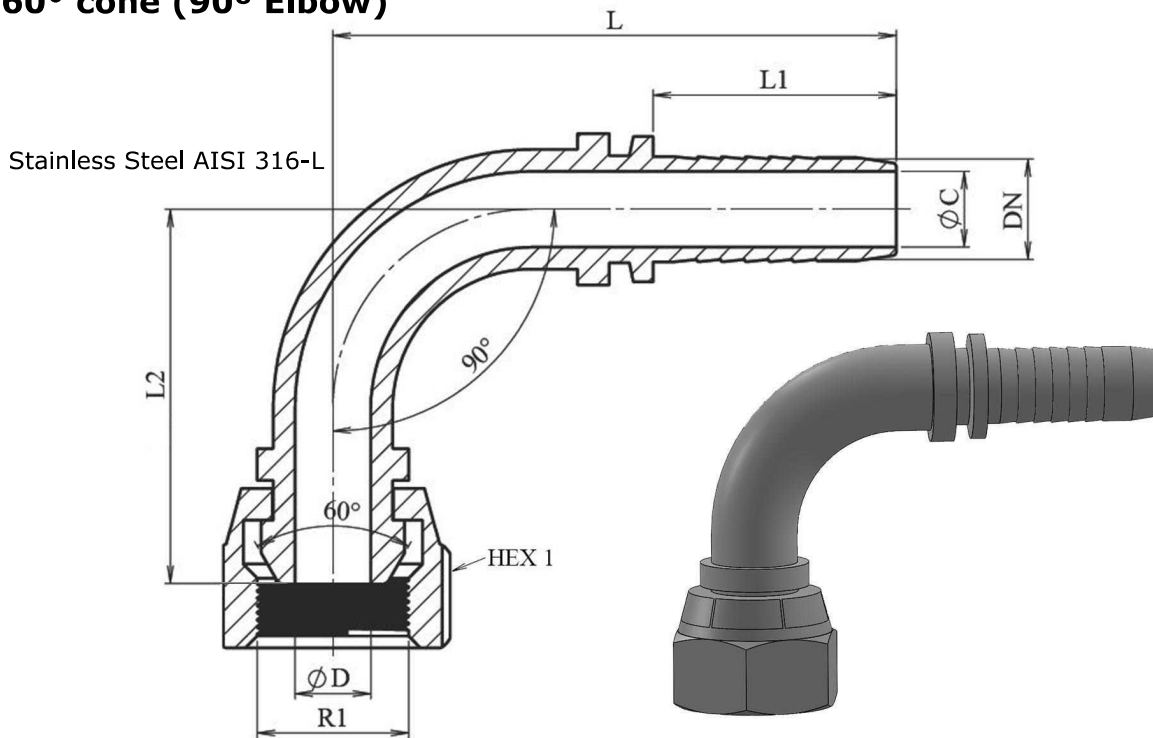

Standard series  
BSP Fittings XR0151

## BSP Swivel female 60° cone (90° Elbow)

Part n°	DN	R1	L	L1	L2	HEX 1	ØC	ØD
<b>S41070203</b>	3/16"	1/8" BSP						
<b>XR01510304</b>	3/16"	1/4" BSP	56	24	31.5	19	3	4
<b>XR01510404</b>	1/4"	1/4" BSP	56	28	31.5	19	4	4
<b>XR01510504</b>	5/16"	1/4" BSP	64	28	40	19	5	
<b>XR01510406</b>	1/4"	3/8" BSP	56	28	33	22	4	5
<b>XR01510506</b>	5/16"	3/8" BSP	64	28	37	22	5.5	7
<b>XR01510606</b>	3/8"	3/8" BSP	68	29.5	39	22	7	7
<b>XR01510806</b>	1/2"	3/8" BSP	72	30.5	43	22	9.5	
<b>XR01510408</b>	1/4"	1/2" BSP	56	28	34	27	4	9.5
<b>XR01510608</b>	3/8"	1/2" BSP	68	29.5	40	27	7	7
<b>XR01510808</b>	1/2"	1/2" BSP	72	30.5	44	27	9.5	9.5
<b>XR01511010</b>	5/8"	5/8" BSP	85	34	53	30	12	12
<b>XR01510812</b>	1/2"	3/4" BSP	72	30.5	48	32	9.5	15
<b>XR01511012</b>	5/8"	3/4" BSP	85	34	55	32	12	12
<b>XR01511212</b>	3/4"	3/4" BSP	105	39	63	32	15	15
<b>XR01511216</b>	3/4"	1" BSP	105	39	66.5	41	15	19
<b>XR01511616</b>	1"	1" BSP	126	47	79.5	41	19	19
<b>XR01512020</b>	1"1/4"	1"1/4" BSP	153	54.5	94.5	50	26	26
<b>XR01512424</b>	1"1/2"	1"1/2" BSP	176	58	111.5	55	32	32
<b>XR01513232</b>	2"	2" BSP	212	72	139	70	44	44