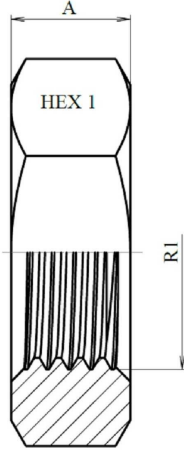

BSP Adaptors

Female adaptors and bulkheads

## Center nut for BSP bulkhead

Stainless Steel AISI 316-L

Part n°	R1	L	HEX 1
<b>XC04</b>	1/4" BSP	7	19
<b>XC06</b>	3/8" BSP	7	22
<b>XC08</b>	1/2" BSP	8	27
<b>XC12</b>	3/4" BSP	9	32
<b>XC16</b>	1" BSP	11	41
<b>XC20</b>	1" 1/4 BSP	13	50
<b>XC24</b>	1" 1/2 BSP	15	55
<b>XC32</b>	2" BSP	20	70

HUSK Skotforskruning ex. 1/4"BSP XRV0410400