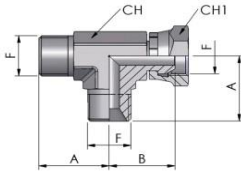

NIPLER OG FORSKRUNINGER - ADAPTERS

TMMF

**BSP T-STYKKE HAN/HAN/HUN
"TEE" ADAPTER M+M+F
TYPE BMMF**

| Varenr. Code | F BSP | CH | CH1 | A | B | kg x 100 |
|-----------------|----------|----|-----|------|----|----------------|
| TMMF04FB | 1/4" | 14 | 19 | 23.8 | 26 | 7.77 |
| TMMF06FB | 3/8" | 19 | 22 | 28.4 | 29 | 12.10 |
| TMMF08FB | 1/2" | 22 | 27 | 31.8 | 34 | 20.80 |
| TMMF12FB | 3/4" | 27 | 32 | 38.0 | 41 | 35.40 |
| TMMF16FB | 1" | 33 | 38 | 46.2 | 45 | 50.40 |
| TMMF20FB | 1"1/4 | 41 | 50 | 54.0 | 52 | 87.00 |
| TMMF24FB | 1"1/2 | 50 | 55 | - | - | 143.04 |