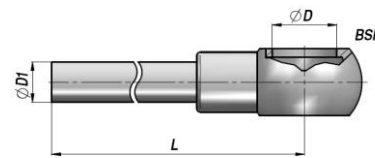

NIPLER OG FORSKRUNINGER - ADAPTERS

RV535

**BSP BANJO MED RØR
BANJO WITH WELDED PIPE**

RV535

**BSP BANJO MED RØR
BANJO WITH WELDED PIPE**

Varenr. Code	ØD BSP	ØD1	L	kg x 100
RV535.0410	1/4"	10	100	5.50
RV535.0415	1/4"	10	150	7.00
RV535.0420	1/4"	10	200	8.50
RV535.0430	1/4"	10	300	11.50
RV535.0440	1/4"	10	400	14.50
RV535.0460	1/4"	10	600	20.50
RV535.120404	1/4"	12	40	3.60
RV535.120410	1/4"	12	100	6.10
RV535.120420	1/4"	12	200	10.70
RV535.120440	1/4"	12	400	18.50
RV535.0603	3/8"	12	40	4.50
RV535.0606	3/8"	12	60	5.50
RV535.0610	3/8"	12	100	7.00

Varenr. Code	ØD BSP	ØD1	L	kg x 100
RV535.0615	3/8"	12	150	8.50
RV535.0620	3/8"	12	200	11.00
RV535.0630	3/8"	12	300	14.50
RV535.0640	3/8"	12	400	18.50
RV535.0650	3/8"	12	500	22.50
RV535.0660	3/8"	12	600	27.00
RV535.0699	3/8"	12	1000	42.50
RV535.0810	1/2"	15	100	11.50
RV535.0820	1/2"	15	200	16.50
RV535.0830	1/2"	15	300	20.50
RV535.0840	1/2"	15	400	26.50
RV535.0850	1/2"	15	500	32.50
RV535.0899	1/2"	15	1000	62.50