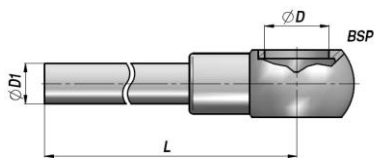

NIPLER OG FORSKRUNINGER - ADAPTERS

RV535

**BSP BANJO MED RØR
BANJO WITH WELDED PIPE**

RV535

**BSP BANJO MED RØR
BANJO WITH WELDED PIPE**

Varenr. Code	ØD BSP	ØD1	L	kg x 100
RV535.0410	1/4"	10	100	5.50
RV535.0415	1/4"	10	150	7.00
RV535.0420	1/4"	10	200	8.50
RV535.0430	1/4"	10	300	11.50
RV535.0440	1/4"	10	400	14.50
RV535.0460	1/4"	10	600	20.50
RV535.120404	1/4"	12	40	3.60
RV535.120410	1/4"	12	100	6.10
RV535.120420	1/4"	12	200	10.70
RV535.120440	1/4"	12	400	18.50
RV535.0603	3/8"	12	40	4.50
RV535.0606	3/8"	12	60	5.50
RV535.0610	3/8"	12	100	7.00

Varenr. Code	ØD BSP	ØD1	L	kg x 100
RV535.0615	3/8"	12	150	8.50
RV535.0620	3/8"	12	200	11.00
RV535.0630	3/8"	12	300	14.50
RV535.0640	3/8"	12	400	18.50
RV535.0650	3/8"	12	500	22.50
RV535.0660	3/8"	12	600	27.00
RV535.0699	3/8"	12	1000	42.50
RV535.0810	1/2"	15	100	11.50
RV535.0820	1/2"	15	200	16.50
RV535.0830	1/2"	15	300	20.50
RV535.0840	1/2"	15	400	26.50
RV535.0850	1/2"	15	500	32.50
RV535.0899	1/2"	15	1000	62.50