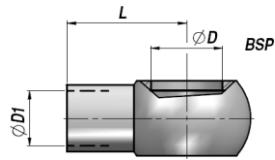

# RV531

**BSP SVEJSEBANJO  
WELDABLE BANJO**

Varenr. Code	ØD BSP	ØD1	L	kg x 100
RV531.0300	1/8"	6	19-	1.00
RV531.0408	1/4"	8	24-	2.80
RV531.0400	1/4"	10	24-	2.90
RV531.0412	1/4"	12	24-	2.80
RV531.0610	3/8"	10	28-	4.40
RV531.0600	3/8"	12	28-	3.90
RV531.0614	3/8"	14	28-	3.80
RV531.0812	1/2"	12	32-	7.60
RV531.0814	1/2"	14	32-	6.80
RV531.0800	1/2"	15	32-	6.55
RV531.0816	1/2"	16	32-	6.30
RV531.1200	3/4"	20	40-	16.90
RV531.1600	1"	25	57-	33.20