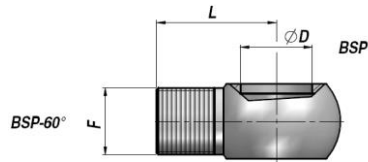

### BSP BANJO MED GEVIND THREADED BANJO

Varenr. Code	Ø D BSP	F BSP	L	kg x 100
RV454.0303	1/8"	1/8"	24~	2.00
RV454.0404	1/4"	1/4"	25~	2.95
RV454.0604	3/8"	1/4"	25~	3.70
RV454.0606	3/8"	3/8"	28~	4.00
RV454.0804	1/2"	1/4"	25~	6.50
RV454.0806	1/2"	3/8"	28~	6.90
RV454.0808	1/2"	1/2"	32~	7.60
RV454.1208	3/4"	1/2"	32~	14.40
RV454.1212	3/4"	3/4"	40~	16.80
RV454.1612	1"	3/4"	45~	24.30
RV454.1616	1"	1"	44~	31.40