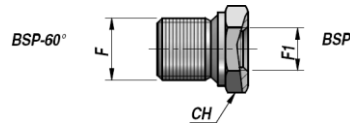

# RV321

**BSP NIPPELMUFFE HAN/HUN  
MALE / FEMALE REDUCING ADAPTER  
TYPE BMFC (B)**

Varenr. Code	F BSP	F1 BSP	CH	kg x 100
RV321.0403	1/4"	1/8"	19	2.70
RV321.0603	3/8"	1/8"	22	3.20
RV321.0604	3/8"	1/4"	22	4.30
RV321.0804	1/2"	1/4"	27	5.40
RV321.0806	1/2"	3/8"	27	6.60
RV321.1204	3/4"	1/4"	32	9.20
RV321.1206	3/4"	3/8"	32	8.80
RV321.1208	3/4"	1/2"	32	7.30
RV321.1606	1"	3/8"	41	16.80
RV321.1608	1"	1/2"	41	15.40
RV321.1612	1"	3/4"	41	12.40
RV321.2012	1"1/4	3/4"	50	27.30
RV321.2016	1"1/4	1"	50	21.10
RV321.2416	1"1/2	1"	55	30.50
RV321.2420	1"1/2	1"1/4	55	25.00
RV321.3220	2"	1"1/4	70	58.50
RV321.3224	2"	1"1/2	70	50.40