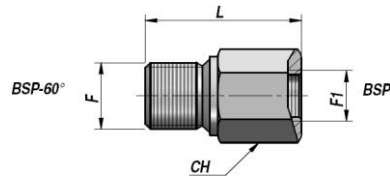

**RV311**

**BSP NIPPELMUFFE HAN/HUN  
MALE / FEMALE REDUCING EXTENSION  
TYPE BMFC (A)**

Varenr. Code	F BSP	F1 BSP	CH	L	kg x 100	Varenr. Code	F BSP	F1 BSP	CH	L	kg x 100
RV311.0304	1/8"	1/4"	19	30~	3.60	RV311.1608	1"	1/2"	41	66~	25.90
RV311.0403	1/4"	1/8"	19	25~	3.75	RV311.1612	1"	3/4"	41	49~	28.70
RV311.0406	1/4"	3/8"	22	34~	5.00	RV311.1620	1"	1"1/4	50	53~	30.50
RV311.0408	1/4"	1/2"	27	37~	8.50	RV311.2016	1"1/4	1"	50	51~	42.60
RV311.0604	3/8"	1/4"	22	35~	5.10	RV311.2024	1"1/4	1"1/2	55	52~	35.70
RV311.0608	3/8"	1/2"	27	38~	8.15	RV311.2420	1"1/2	1"1/4	55	57~	48.10
RV311.0612	3/8"	3/4"	32	43~	12.00						
RV311.0804	1/2"	1/4"	27	35~	10.50						
RV311.0806	1/2"	3/8"	27	39~	8.90						
RV311.0812	1/2"	3/4"	32	53~	11.90						
RV311.0816	1/2"	1"	41	49~	23.05						
RV311.1206	3/4"	3/8"	32	42~	17.90						
RV311.1208	3/4"	1/2"	32	42~	15.60						
RV311.1216	3/4"	1"	41	51~	20.80						