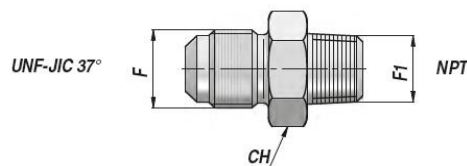

NIPLER OG FORSKRUNINGER - ADAPTERS

**RV310**

JIC/NPT BRYSTNIPPEL  
MALE REDUCING ADAPTER

**RV310**

JIC/NPT BRYSTNIPPEL  
MALE REDUCING ADAPTER

Varenr. Code	UNF-JIC37° F	NPT F1	CH	kg x100
RV310.0402	7/16"	1/8"	14	1.85
RV310.0404	7/16"	1/4"	14	2.62
RV310.0406	7/16"	3/8"	17	4.07
RV310.0408	7/16"	1/2"	22	7.48
RV310.0502	1/2"	1/8"	14	2.05
RV310.0504	1/2"	1/4"	14	2.51
RV310.0604	9/16"	1/4"	17	3.16
RV310.0606	9/16"	3/8"	17	3.83
RV310.0608	9/16"	1/2"	22	7.11
RV310.0804	3/4"	1/4"	19	5.64
RV310.0806	3/4"	3/8"	22	5.27
RV310.0808	3/4"	1/2"	22	7.20
RV310.0812	3/4"	3/4"	27	12.31

Varenr. Code	UNF-JIC37° F	NPT F1	CH	kg x100
RV310.1006	7/8"	3/8"	24	7.66
RV310.1008	7/8"	1/2"	24	8.05
RV310.1012	7/8"	3/4"	27	12.24
RV310.1208	1"1/16	1/2"	27	13.37
RV310.1212	1"1/16	3/4"	30	14.07
RV310.1216	1"1/16	1"	36	23.77
RV310.1612	1"5/16	3/4"	36	17.26
RV310.1616	1"5/16	1"	36	24.56
RV310.2016	1"5/8	1"	46	29.49
RV310.2020	1"5/8	1"1/4	46	35.49
RV310.2420	1"7/8	1"1/4	50	40.84
RV310.2424	1"7/8	1"1/2	50	45.84