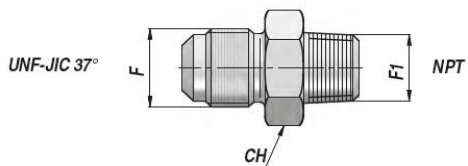

NIPLER OG FORSKRUNINGER - ADAPTERS

**RV310**

JIC/NPT BRYSTNIPPEL  
MALE REDUCING ADAPTER

**RV310**

JIC/NPT BRYSTNIPPEL  
MALE REDUCING ADAPTER

Varenr. Code	UNF-JIC37° F	NPT F1	CH	kg x100
RV310.0402	7/16"	1/8"	14	1.85
RV310.0404	7/16"	1/4"	14	2.62
RV310.0406	7/16"	3/8"	17	4.07
RV310.0408	7/16"	1/2"	22	7.48
RV310.0502	1/2"	1/8"	14	2.05
RV310.0504	1/2"	1/4"	14	2.51
RV310.0604	9/16"	1/4"	17	3.16
RV310.0606	9/16"	3/8"	17	3.83
RV310.0608	9/16"	1/2"	22	7.11
RV310.0804	3/4"	1/4"	19	5.64
RV310.0806	3/4"	3/8"	22	5.27
RV310.0808	3/4"	1/2"	22	7.20
RV310.0812	3/4"	3/4"	27	12.31

Varenr. Code	UNF-JIC37° F	NPT F1	CH	kg x100
RV310.1006	7/8"	3/8"	24	7.66
RV310.1008	7/8"	1/2"	24	8.05
RV310.1012	7/8"	3/4"	27	12.24
RV310.1208	1"1/16	1/2"	27	13.37
RV310.1212	1"1/16	3/4"	30	14.07
RV310.1216	1"1/16	1"	36	23.77
RV310.1612	1"5/16	3/4"	36	17.26
RV310.1616	1"5/16	1"	36	24.56
RV310.2016	1"5/8	1"	46	29.49
RV310.2020	1"5/8	1"1/4	46	35.49
RV310.2420	1"7/8	1"1/4	50	40.84
RV310.2424	1"7/8	1"1/2	50	45.84