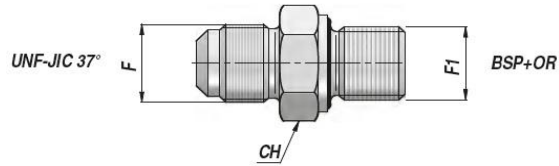

NIPLER OG FORSKRUNINGER - ADAPTERS

RV307

**JIC/BSP BRYSTNIPPEL
MALE REDUCING ADAPTER**

Varenr. Code	UNF-JIC37° F	BSP F1	CH	kg x100
RV307.0402	7/16"	1/8"	14	1.83
RV307.0404	7/16"	1/4"	19	3.18
RV307.0406	7/16"	3/8"	22	4.40
RV307.0504	1/2"	1/4"	19	2.76
RV307.0506	1/2"	3/8"	22	4.26
RV307.0604	9/16"	1/4"	19	2.98
RV307.0606	9/16"	3/8"	22	4.29
RV307.0608	9/16"	1/2"	30	9.12
RV307.0804	3/4"	1/4"	22	4.22
RV307.0806	3/4"	3/8"	22	5.20
RV307.0808	3/4"	1/2"	27	9.32
RV307.1006	7/8"	3/8"	24	7.41
RV307.1008	7/8"	1/2"	27	11.12
RV307.1012	7/8"	3/4"	32	14.90
RV307.1208	1"1/16	1/2"	27	13.90
RV307.1212	1"1/16	3/4"	30	16.27
RV307.1216	1"1/16	1"	41	31.90
RV307.1616	1"5/16	1"	41	26.74
RV307.2020	1"5/8	1"1/4	50	37.60