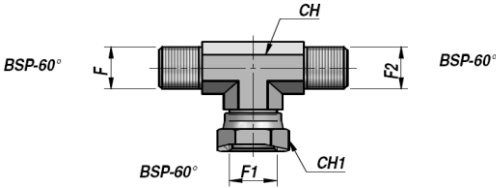

**NIPLER OG FORSKRUNINGER - ADAPTERS**

**RV192**

**BSP T-STYKKE HAN/HUN/HAN  
"TEE" ADAPTER M+F+M  
TYPE BMFM**

Varenr. Code	F BSP	F1 BSP	F2 BSP	CH	CH1	kg x 100
RV192.0400	1/4"	1/4"	1/4"	14	19	8.00
RV192.0600	3/8"	3/8"	3/8"	19	22	12.00
RV192.0800	1/2"	1/2"	1/2"	22	27	20.87
RV192.1200	3/4"	3/4"	3/4"	27	32	34.60
RV192.1600	1"	1"	1"	33	38	46.15
RV192.2000	1"1/4	1"1/4	1"1/4	41	50	87.85
RV192.2400	1"1/2	1"1/2	1"1/2	48	55	114.00