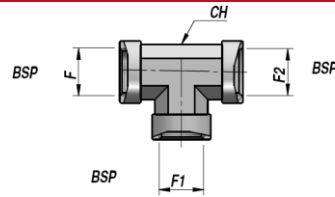

NIPLER OG FORSKRUNINGER - ADAPTERS

RV181

BSP T-STYKKE HUN/HUN/HUN
"TEE" ADAPTER F+F+F
TYPE BFFF

Varenr. Code	F BSP	F1 BSP	F2 BSP	CH	kg x 100
RV181.0200	1/8"	1/8"	1/8"	14	4.15
RV181.0400	1/4"	1/4"	1/4"	19	10.30
RV181.0600	3/8"	3/8"	3/8"	22	14.40
RV181.0800	1/2"	1/2"	1/2"	27	24.50
RV181.1200	3/4"	3/4"	3/4"	33	39.90
RV181.1600	1"	1"	1"	41	68.90
RV181.2000	1"1/4	1"1/4	1"1/4	48	85.20
RV181.2400	1"1/2	1"1/2	1"1/2	65	224.10
RV181.3200	2"	2"	2"	71	212.10