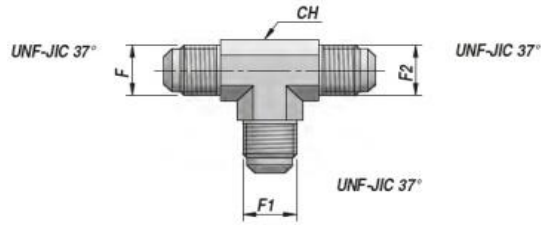

NIPLER OG FORSKRUNINGER - ADAPTERS

RV175

**JIC T-STYKKE HAN/HAN/HAN
"TEE" ADAPTER M+M+M**

| Varenr. Code | UNF-JIC37° | | | CH | kg x100 |
|-----------------|------------|--------|--------|----|------------|
| | F | F1 | F2 | | |
| RV175.0004 | 7/16" | 7/16" | 7/16" | 11 | 3.33 |
| RV175.0005 | 1/2" | 1/2" | 1/2" | 13 | 4.62 |
| RV175.0006 | 9/16" | 9/16" | 9/16" | 14 | 5.70 |
| RV175.0008 | 3/4" | 3/4" | 3/4" | 19 | 11.73 |
| RV175.0010 | 7/8" | 7/8" | 7/8" | 22 | 17.42 |
| RV175.0012 | 1"1/16 | 1"1/16 | 1"1/16 | 27 | 28.21 |
| RV175.0016 | 1"5/16 | 1"5/16 | 1"5/16 | 33 | 40.78 |
| RV175.0020 | 1"5/8 | 1"5/8 | 1"5/8 | 41 | 68.57 |
| RV175.0024 | 1"7/8 | 1"7/8 | 1"7/8 | 48 | 99.02 |
| | | | | | |
| | | | | | |
| | | | | | |
| | | | | | |