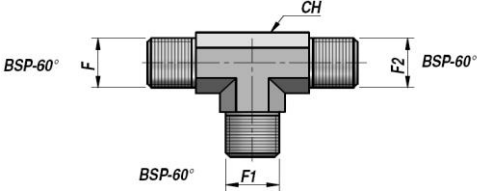

**NIPLER OG FORSKRUNINGER - ADAPTERS**

**RV171**

**BSP T-STYKKE HAN/HAN/HAN  
"TEE" ADAPTER M+M+M  
TYPE BMMM**

Varenr. Code	F BSP	F1 BSP	F2 BSP	CH	kg x 100
RV171.0400	1/4"	1/4"	1/4"	14	5.50
RV171.0600	3/8"	3/8"	3/8"	19	9.16
RV171.0800	1/2"	1/2"	1/2"	22	16.65
RV171.1200	3/4"	3/4"	3/4"	27	27.84
RV171.1600	1"	1"	1"	33	36.70
RV171.2000	1"1/4	1"1/4	1"1/4	41	64.50
RV171.2400	1"1/2	1"1/2	1"1/2	50	119.00