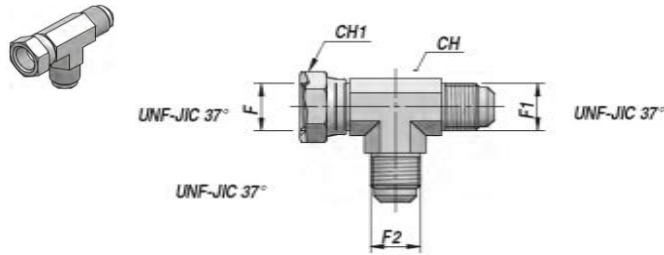

NIPLER OG FORSKRUNINGER - ADAPTERS

RV159

**JIC T-STYKKE HAN/HAN/HUN
JIC "TEE" ADAPTER F+M+M**

Varenr. Code	UNF-JIC37°			CH	CH1	kg x100
	F	F1	F2			
RV159.0004	7/16"	7/16"	7/16"	11	15	3.95
RV159.0005	1/2"	1/2"	1/2"	13	19	5.84
RV159.0006	9/16"	9/16"	9/16"	14	19	7.49
RV159.0008	3/4"	3/4"	3/4"	19	24	13.05
RV159.0010	7/8"	7/8"	7/8"	22	27	20.84
RV159.0012	1"1/16	1"1/16	1"1/16	27	32	32.11
RV159.0016	1"5/16	1"5/16	1"5/16	33	38	50.62
RV159.0020	1"5/8	1"5/8	1"5/8	41	50	83.22
RV159.0024	1"7/8	1"7/8	1"7/8	48	60	128.40