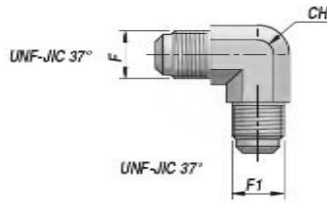

**NIPLER OG FORSKRUNINGER - ADAPTERS**

**RV145**

**JIC VINKEL 90°  
JIC 90° ADAPTER M+M**

Varenr. Code	UNF-JIC37°		CH	kg x100
	F	F1		
RV145.0404	7/16"	7/16"	11	2.39
RV145.0505	1/2"	1/2"	14	3.46
RV145.0606	9/16"	9/16"	14	4.13
RV145.0808	3/4"	3/4"	19	8.85
RV145.1010	7/8"	7/8"	22	12.88
RV145.1212	1"1/16	1"1/16	27	21.44
RV145.1616	1"5/16	1"5/16	33	31.12
RV145.2020	1"5/8	1"5/8	41	54.78
RV145.2424	1"7/8	1"7/8	48	79.98