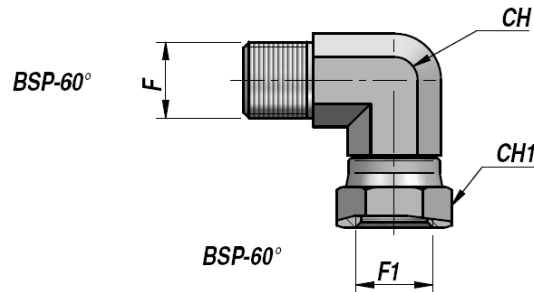

NIPLER OG FORSKRUNINGER - ADAPTERS

RV122

**BSP VINKEL HAN/HUN 90° W/OMLØBER
90° ADAPTER M+F
TYPE BMFK9**

Varenr. Code	UNF- JIC 37° F	BSP F1	CH	CH1	kg x 100
RV122.0300	1/8"	1/8"	11	14	3.10
RV122.0400	1/4"	1/4"	14	19	6.01
RV122.0600	3/8"	3/8"	19	22	11.40
RV122.0800	1/2"	1/2"	22	27	17.80
RV122.1000	5/8"	5/8"	27	32	20.00
RV122.1200	3/4"	3/4"	27	32	27.80
RV122.1600	1"	1"	33	38	45.50
RV122.2000	1"1/4	1"1/4	41	50	75.00
RV122.2400	1"1/2	1"1/2	50	55	109.06