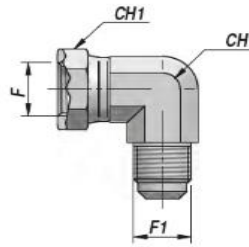

NIPLER OG FORSKRUNINGER - ADAPTERS

RV109

**JIC VINKEL 90°
JIC 90° ADAPTER M+F**

| Varenr. Code | UNF-JIC37° | | CH | CH1 | kg x100 |
|-----------------|------------|--------|----|-----|------------|
| | F | F1 | | | |
| RV109.0004 | 7/16" | 7/16" | 11 | 17 | 3.70 |
| RV109.0005 | 1/2" | 1/2" | 13 | 19 | 4.14 |
| RV109.0006 | 9/16" | 9/16" | 14 | 19 | 13.00 |
| RV109.0008 | 3/4" | 3/4" | 19 | 24 | 10.03 |
| RV109.0010 | 7/8" | 7/8" | 22 | 27 | 12.66 |
| RV109.0012 | 1"1/16 | 1"1/16 | 27 | 32 | 25.18 |
| RV109.0016 | 1"5/16 | 1"5/16 | 34 | 38 | 45.50 |
| RV109.0020 | 1"5/8 | 1"5/8 | 41 | 50 | 68.50 |
| RV109.0024 | 1"7/8 | 1"7/8 | 48 | 60 | 96.83 |
| | | | | | |
| | | | | | |
| | | | | | |
| | | | | | |