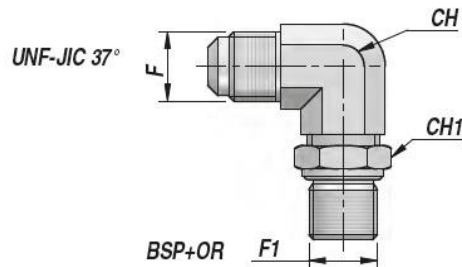

## JIC VINKEL 90° JUSTERBAR JIC 90° ADJUSTABLE ADAPTER M+M

Varenr. Code	UNF- JIC 37° F	BSP F1	CH	CH1	kg x 100
RV105.0402	7/16"	1/8"	11	14	3.23
RV105.0404	7/16"	1/4"	14	19	5.82
RV105.0504	1/2"	1/4"	14	19	5.84
RV105.0604	9/16"	1/4"	14	19	5.99
RV105.0606	9/16"	3/8"	19	22	9.60
RV105.0804	3/4"	1/4"	19	19	10.50
RV105.0806	3/4"	3/8"	19	22	10.98
RV105.0808	3/4"	1/2"	22	27	15.02
RV105.1006	7/8"	3/8"	22	22	15.00
RV105.1008	7/8"	1/2"	22	27	15.05
RV105.1012	7/8"	3/4"	27	36	25.00
RV105.1208	1"1/16	1/2"	27	27	30.46
RV105.1212	1"1/16	3/4"	27	36	30.78
RV105.1616	1"5/16	1"	33	41	43.12