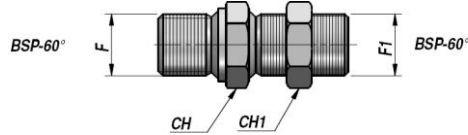

NIPLER OG FORSKRUNINGER - ADAPTERS

RV041

**BSP SKOTFORSKRUNING
BULKHEAD STRAIGHT ADAPTER
TYPE BMMG**

Varenr. Code	F BSP	F1 BSP	CH	CH1	kg x 100
RV041.0200	1/8"	1/8"	14	14	2.30
RV041.0400	1/4"	1/4"	19	19	4.71
RV041.0600	3/8"	3/8"	22	22	7.70
RV041.0800	1/2"	1/2"	27	27	13.09
RV041.1000	5/8"	5/8"	30	30	12.75
RV041.1200	3/4"	3/4"	32	32	19.68
RV041.1600	1"	1"	41	41	32.30
RV041.2000	1"1/4	1"1/4	50	50	50.96