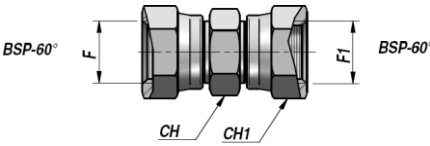

NIPLER OG FORSKRUNINGER - ADAPTERS

RV021

**MUFFE M/2 OMLØBERE
STRAIGHT ADAPTER
TYPE BFF**

Varenr. Code	F BSP	F1 BSP	CH	CH1	kg x 100
RV021.0204	1/8"	1/4"	19	19	6.40
RV021.0400	1/4"	1/4"	19	19	6.52
RV021.0600	3/8"	3/8"	22	22	9.52
RV021.0800	1/2"	1/2"	27	27	15.70
RV021.1000	5/8"	5/8"	28	28	18.00
RV021.1200	3/4"	3/4"	32	32	23.17
RV021.1600	1"	1"	41	38	34.65
RV021.2000	1"1/4	1"1/4	50	50	70.00
RV021.2400	1"1/2	1"1/2	55	55	80.00