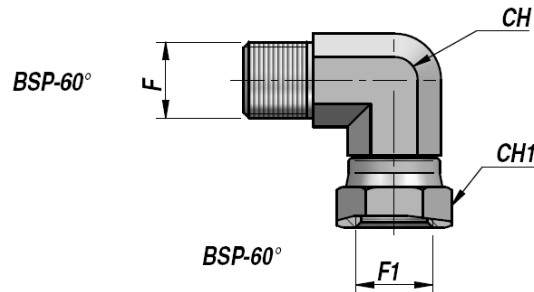

RV011

**NIPPEL W/OMLØBER
MALE+FEMALE STRAIGHT ADAPTER
TYPE BMF**

Varenr. Code	F BSP	F1 BSP	CH	CH1	kg x 100
RV011.0200	1/8"	1/8"	14	14	2.20
RV011.0400	1/4"	1/4"	19	19	5.04
RV011.0600	3/8"	3/8"	22	22	7.40
RV011.0800	1/2"	1/2"	27	27	12.66
RV011.1200	3/4"	3/4"	32	32	18.30
RV011.1600	1"	1"	41	38	27.80
RV011.2000	1"1/4	1"1/4	50	50	52.70
RV011.2400	1"1/2	1"1/2	55	50	61.83
RV011.3200	2"	2"	70	70	104.00
RV324.0406	1/4"	3/8"	19	22	6.00
RV324.0604	3/8"	1/4"	22	19	6.30
RV324.0806	1/2"	3/8"	27	22	9.70
RV324.0812	1/2"	3/4"	27	32	16.90