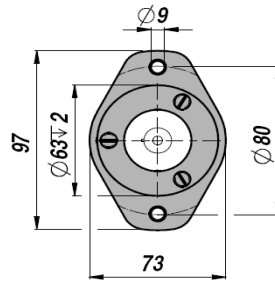

FLANGE KIT FOR "MM" MOTOR - MPM
FLANGE KIT FOR "MM" MOTOR -MPM

**MF**

MED 3 STK SKRUER M6x14
WITH No.3 SCREWS M6x14

Varenr.
Code

MF48443014