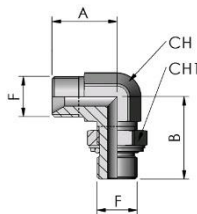

NIPLER OG FORSKRUNINGER - ADAPTERS

COG

90° STILBAR VINKEL BSP
90° BSP COMPACT ELBOW ADJUST.

Varenr. Code	F BSP	CH	CH1	A	B	kg x 100
COG02FB	1/8"	11	14	-	-	2.81
COG04FB	1/4"	14	19	26	32	5.34
COG06FB	3/8"	19	22	29	37	9.86
COG08FB	1/2"	22	27	34	43	15.76
COG12FB	3/4"	27	36	41	50	27.01
COG16FB	1"	33	41	45	54	39.84
COG20FB	1"1/4	41	50	52	58	68.54
COG24FB	1"1/2	48	55	-	-	91.34
COG32FB	2"	65	70	-	-	190.60