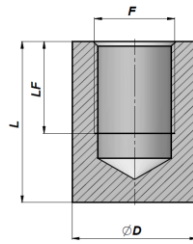

LUKKET GEVIND STUDS
BLIND THREADED PORT

NEW!

CBSL

Varenr. Code	F BSP	LF	L	ØD	kg x 100
CBSLC2204000	1/4"	13	30	22	7,30
CBSLC2206000	3/8"	20	35	26	10.70
CBSLC2208000	1/2"	22	35	30	13.80

MATERIALE : STÅL C22