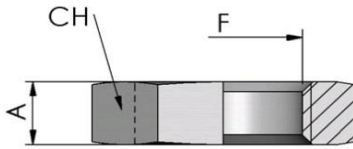

**NIPLER OG FORSKRUNINGER - ADAPTERS**

**C..FB**

**BSP KONTRAMØTRIK  
BSP NUT FOR BULKHEAD UNION**

Varenr. Code	F BSP	CH	A	kg x 100
C04FB	1/4"	19	7	4.80
C06FB	3/8"	22	7	5.20
C08FB	1/2"	27	8	8.40
C12FB	3/4"	32	9.4	
C16FB	1"	41	10	
C20FB	1"1/4	50	12	
C24FB	1"1/2	55	13	