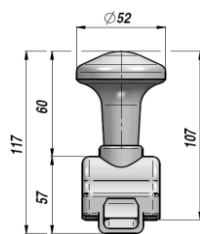

AT

DÆKSEL FOR RATNAV  
CAP FOR STEERING-WHEEL

Varenr. Code	For rat type For steering-wheel	ØD	H	kg x 100
AT00470064	360	62	20	1,30
AT00470004	435	64	16,5	1,50

AP

RAT KNOP  
HARD KNOB FOR STEERING-WHEEL

Type 360