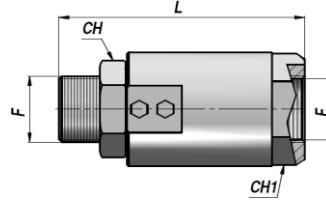

TILBEHØR - ACCESSORIES

**AGG**

**LIGE SVIRVEL  
IN LINE ROTARY COUPLING**

1/4" - 3/8" - 1/2" - 3/4"

1" - 1"1/4 - 1"1/2 - 2"

Varenr. Code	F BSP	P MAX bar	L	CH	CH1	kg
AGG0400000	1/4"	200	63	19	30	0.21
AGG0600000	3/8"	200	66	24	34	0.30
AGG0800000	1/2"	150	73	27	36	0.33
AGG1200000	3/4"	150	80	34	45	0.54
AGG1600000	1"	100	90	41	50	1.03
AGG2000000	1"1/4	100	103	50	55	1.14
AGG2400000	1"1/2	100	107	55	65	1.68
AGG3200000	2"	90	117	70	75	2.52

P MAX: max. rotations tryk - max rotation pressure