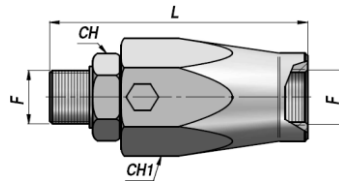

TILBEHØR - ACCESSORIES

**AGG**

**LIGE SVIRVEL  
IN LINE ROTARY COUPLING**

1/4" - 3/8" - 1/2" - 3/4"

1" - 1"1/4 - 1"1/2 - 2"

Varenr. Code	F BSP	P MAX bar	L	CH	CH1	kg
AGG0400000	1/4"	200	63	19	30	0.21
AGG0600000	3/8"	200	66	24	34	0.30
AGG0800000	1/2"	150	73	27	36	0.33
AGG1200000	3/4"	150	80	34	45	0.54
AGG1600000	1"	100	90	41	50	1.03
AGG2000000	1"1/4	100	103	50	55	1.14
AGG2400000	1"1/2	100	107	55	65	1.68
AGG3200000	2"	90	117	70	75	2.52

P MAX: max. rotations tryk - max rotation pressure