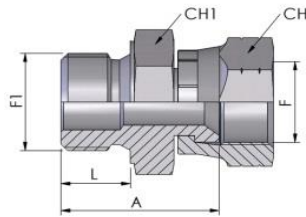

NIPLER OG FORSKRUNINGER - ADAPTERS

5049

**LIGE JIC HUN/BSP HAN
STRAIGHT JIC FEMALE/BSP MALE**

Varenr. Code	JIC F	BSP F1	CH	CH1	A	L
50490404FB	7/16"	1/4"	14	19	25	10.5
50490504FB	1/2"	1/4"	17	17	25	10.5
50490604FB	9/16"	1/4"	19	17	26	10.5
50490606FB	9/16"	3/8"	19	22	28.5	12.5
50490804FB	3/4"	1/4"	22	19	28.5	12.5
50490806FB	3/4"	3/8"	24	22	30	12.5
50490808FB	3/4"	1/2"	24	27	33.1	15
50491008FB	7/8"	1/2"	27	27	34.5	15
50491212FB	1"1/16	3/4"	32	32	38.2	16.5
50491612FB	1"5/16	3/4"	41	32	42	16.5